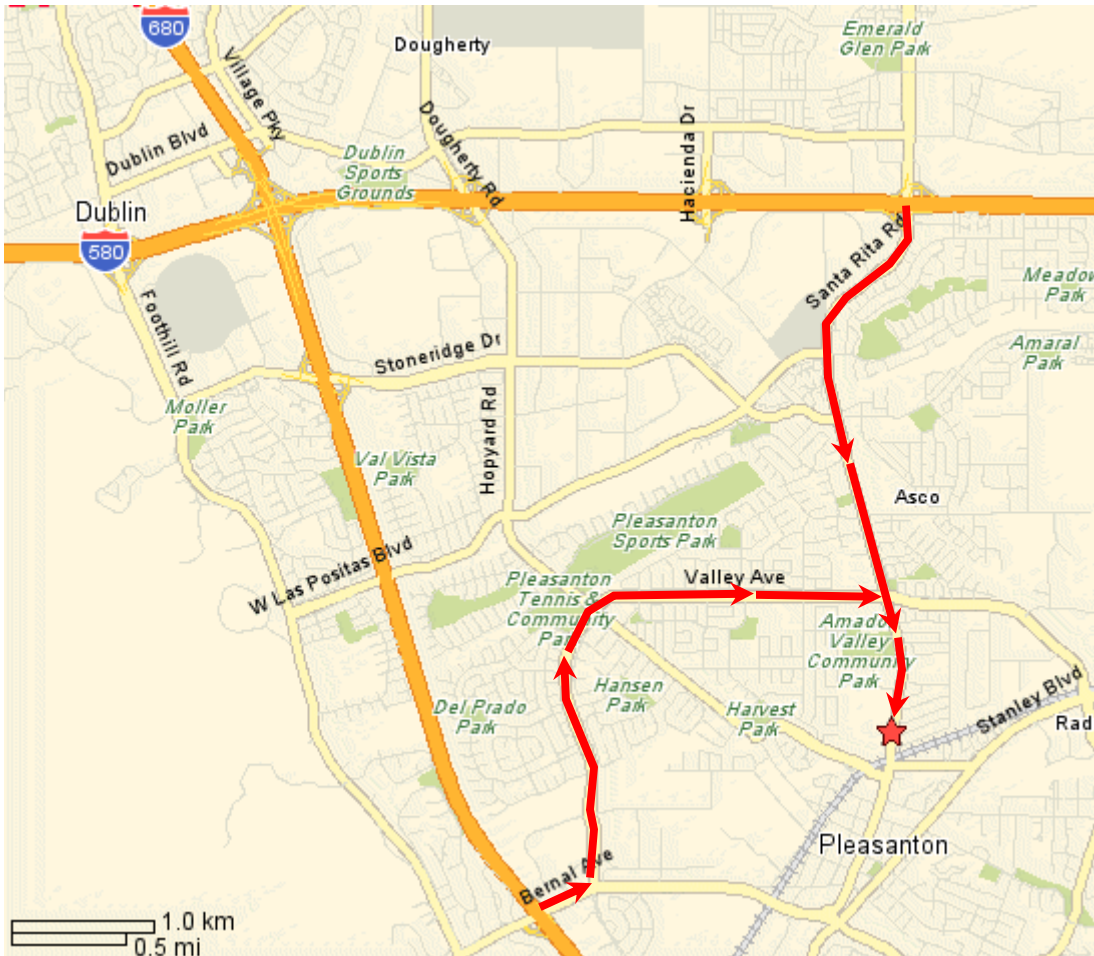

Bus Route to Amador Valley High School

Address: 1155 Santa Rita Road

From 580 East or West:

- Exit at Santa Rita/Tasajara Rd
- Go South on Santa Rita
- Follow Santa Rita for about 3 miles
- School Parking Lot is just past the Post Office on right

From 680 North or South:

- Exit At Bernal Av.
- Go East on Bernal Av.
- Make a Left On Valley Av. (appx 1/4 mile - 1st major cross street)
- Follow Valley All The Way To Santa Rita Rd.
- Turn Right onto Santa Rita Rd.
- School Parking Lot is just past the Post Office on right

Directions from Amador to Foothill HS

- From Del Valle Parkway, turn Right on Hopyard Rd.
- Left on West Las Positas, cross over freeway
- Left on Foothill Rd. Foothill is on the left

ALTERNATE ROUTE:

- From Santa Rita Rd, turn Left on Stanley Blvd
- Right on First St
- Right on Bernal, cross under freeway
- Right on Foothill Rd.

From 680 North or South:

- Exit at Bernal Ave.
- Go West on Bernal Ave.
- Make a Right on Foothill Rd. (approx 1/2 mile – T intersection)
- Follow Foothill Rd. for about 2 miles
- School Parking Lot is on the right