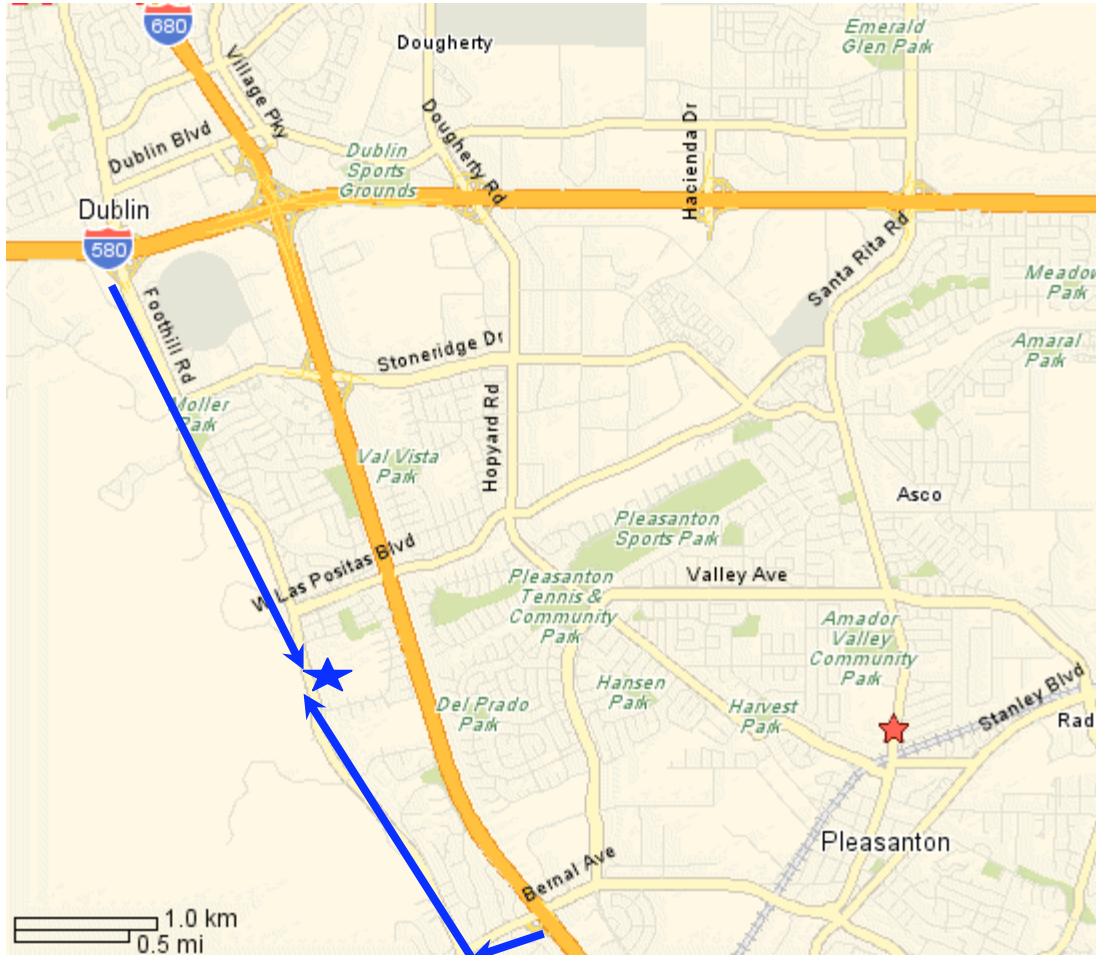

Bus Route to Amador Valley High School

Address: 1155 Santa Rita Road

From 580 East or West:

- Exit at Santa Rita/Tasajara Rd
- Go South on Santa Rita
- Follow Santa Rita for about 3 miles
- School Parking Lot is just past the Post Office on right

From 680 North or South:

- Exit At Bernal Av.
- Go East on Bernal Av.
- Make a Left On Valley Av. (appx 1/4 mile - 1st major cross street)
- Follow Valley All The Way To Santa Rita Rd.
- Turn Right onto Santa Rita Rd.
- School Parking Lot is just past the Post Office on right

Directions from Amador to Foothill HS

- From Del Valle Parkway, turn Right on Hopyard Rd.
- Left on West Las Positas, cross over freeway
- Left on Foothill Rd. Foothill is on the left

ALTERNATE ROUTE:

- From Santa Rita Rd, turn Left on Stanley Blvd
- Right on First St
- Right on Bernal, cross under freeway
- Right on Foothill Rd.

Directions to Foothill High School

Address: 4375 Foothill Road

From 580 East or West:

- Exit at Foothill/San Ramon Rd
- Go South on Foothill Rd
- Follow Foothill Rd for about 3 miles
- School Parking Lot is on the left